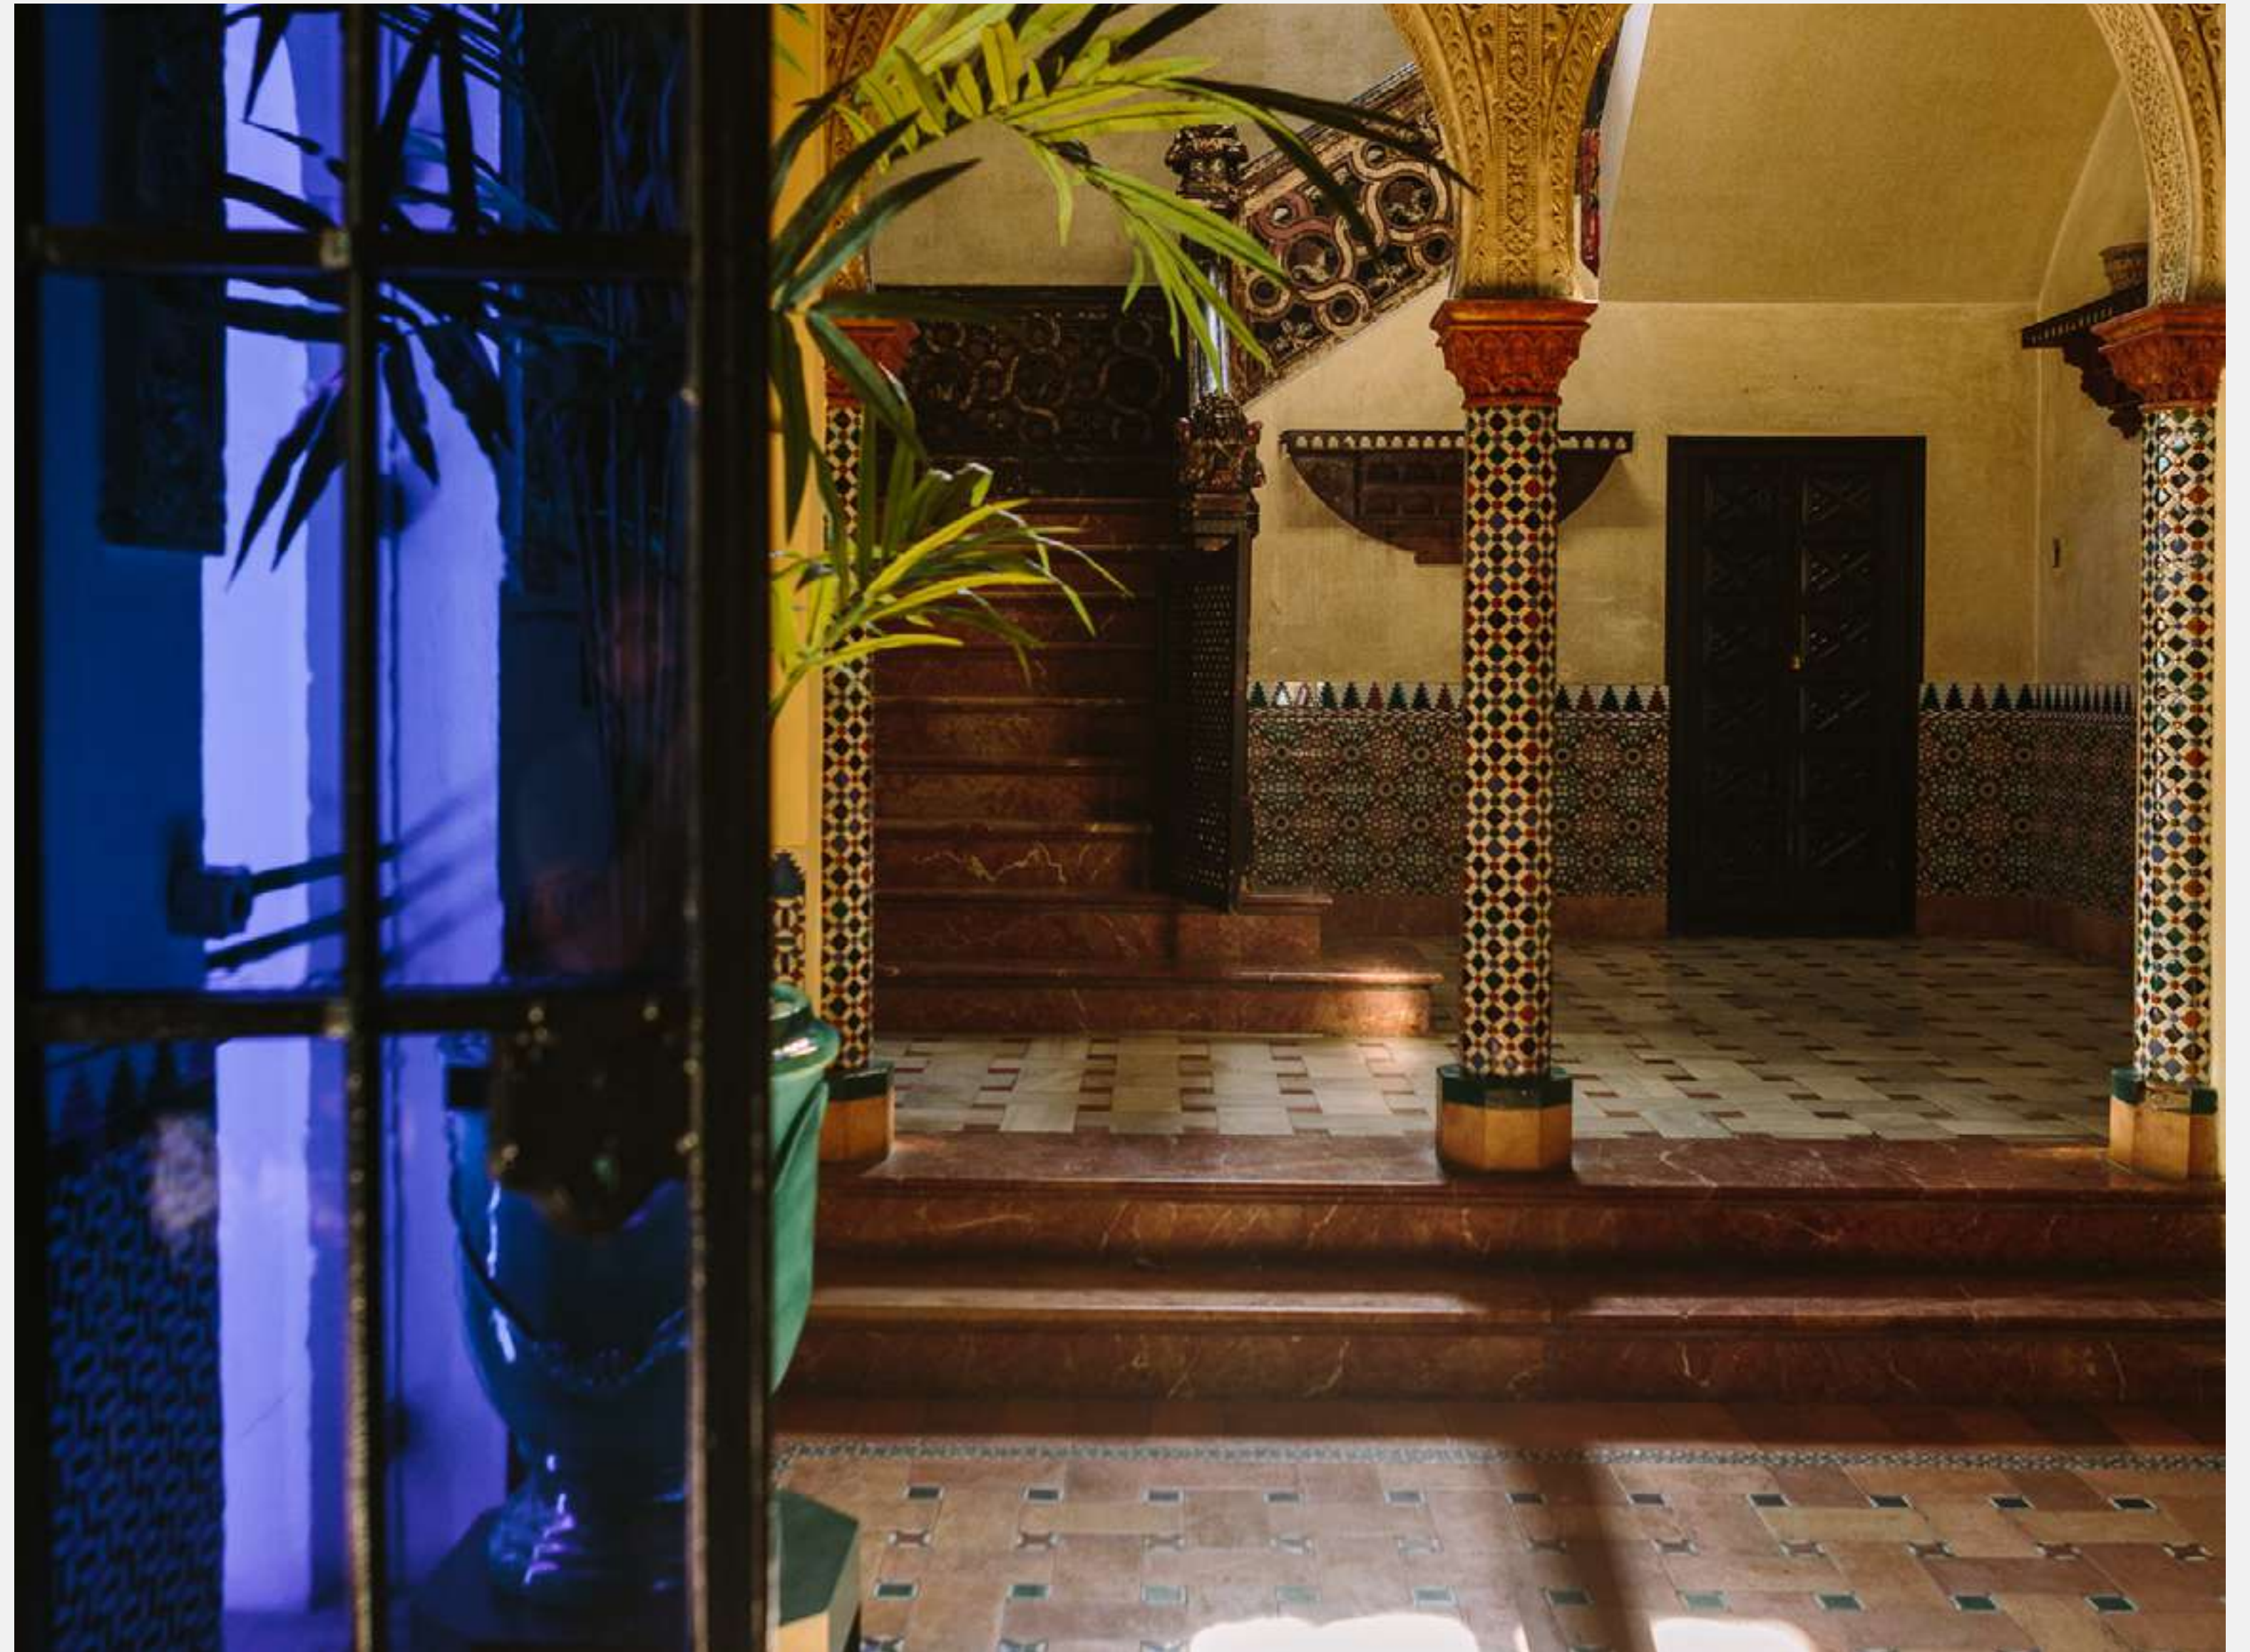

Access hall

Total seated: 24 pax
Total cocktail: 43 pax

Hindu Staircase:
37 pax in Cocktail