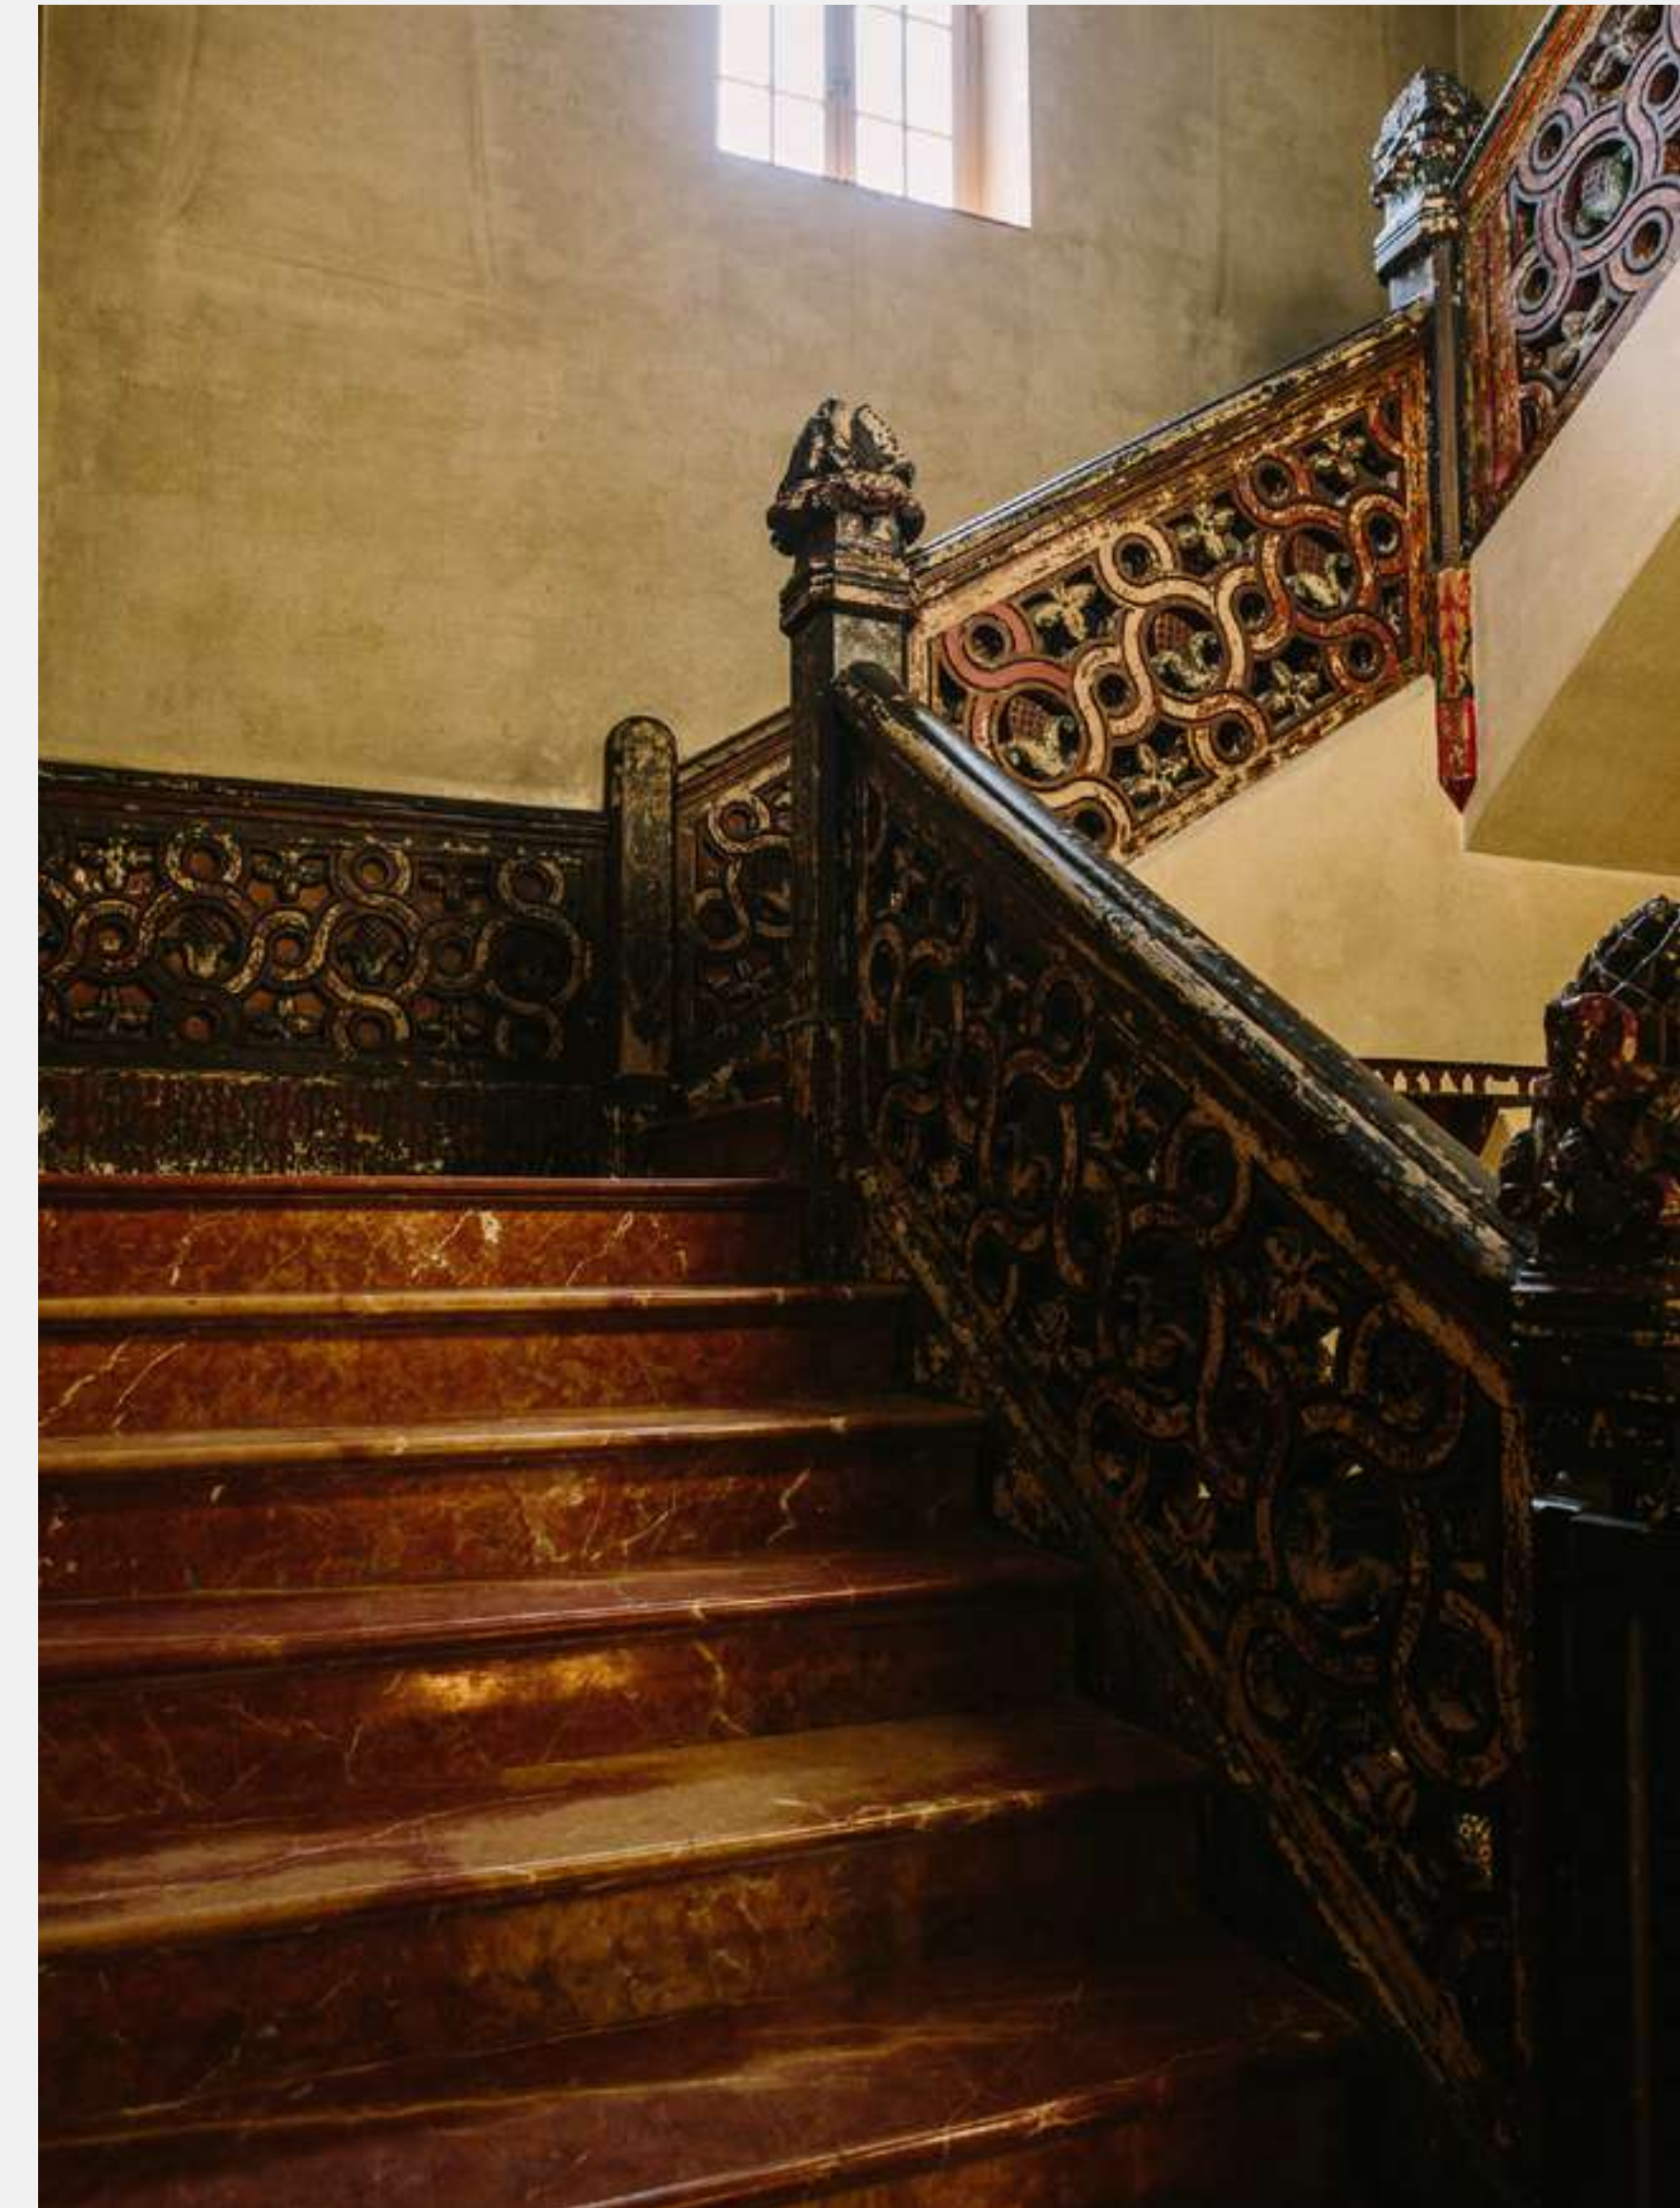

L'Orangerie de Seville

SAC

The great attraction of this Casa Palacio is that it is the only one with capacity for 360 people in a banquet arrangement (inside the Crystal Hall), it also has 5,000 square meters of gardens (orange trees, lemon trees and more than 75 palm trees), and small rooms for meetings of 20 people. In addition to all this, the great added value is that it is located near the center of Seville.

In 1928 its construction was completed and it automatically became the architectural whim of one of the most distinguished areas of Seville.

This house offers us the possibility of holding events for groups of 20-360 people, as it has rooms of different sizes that can be arranged independently.