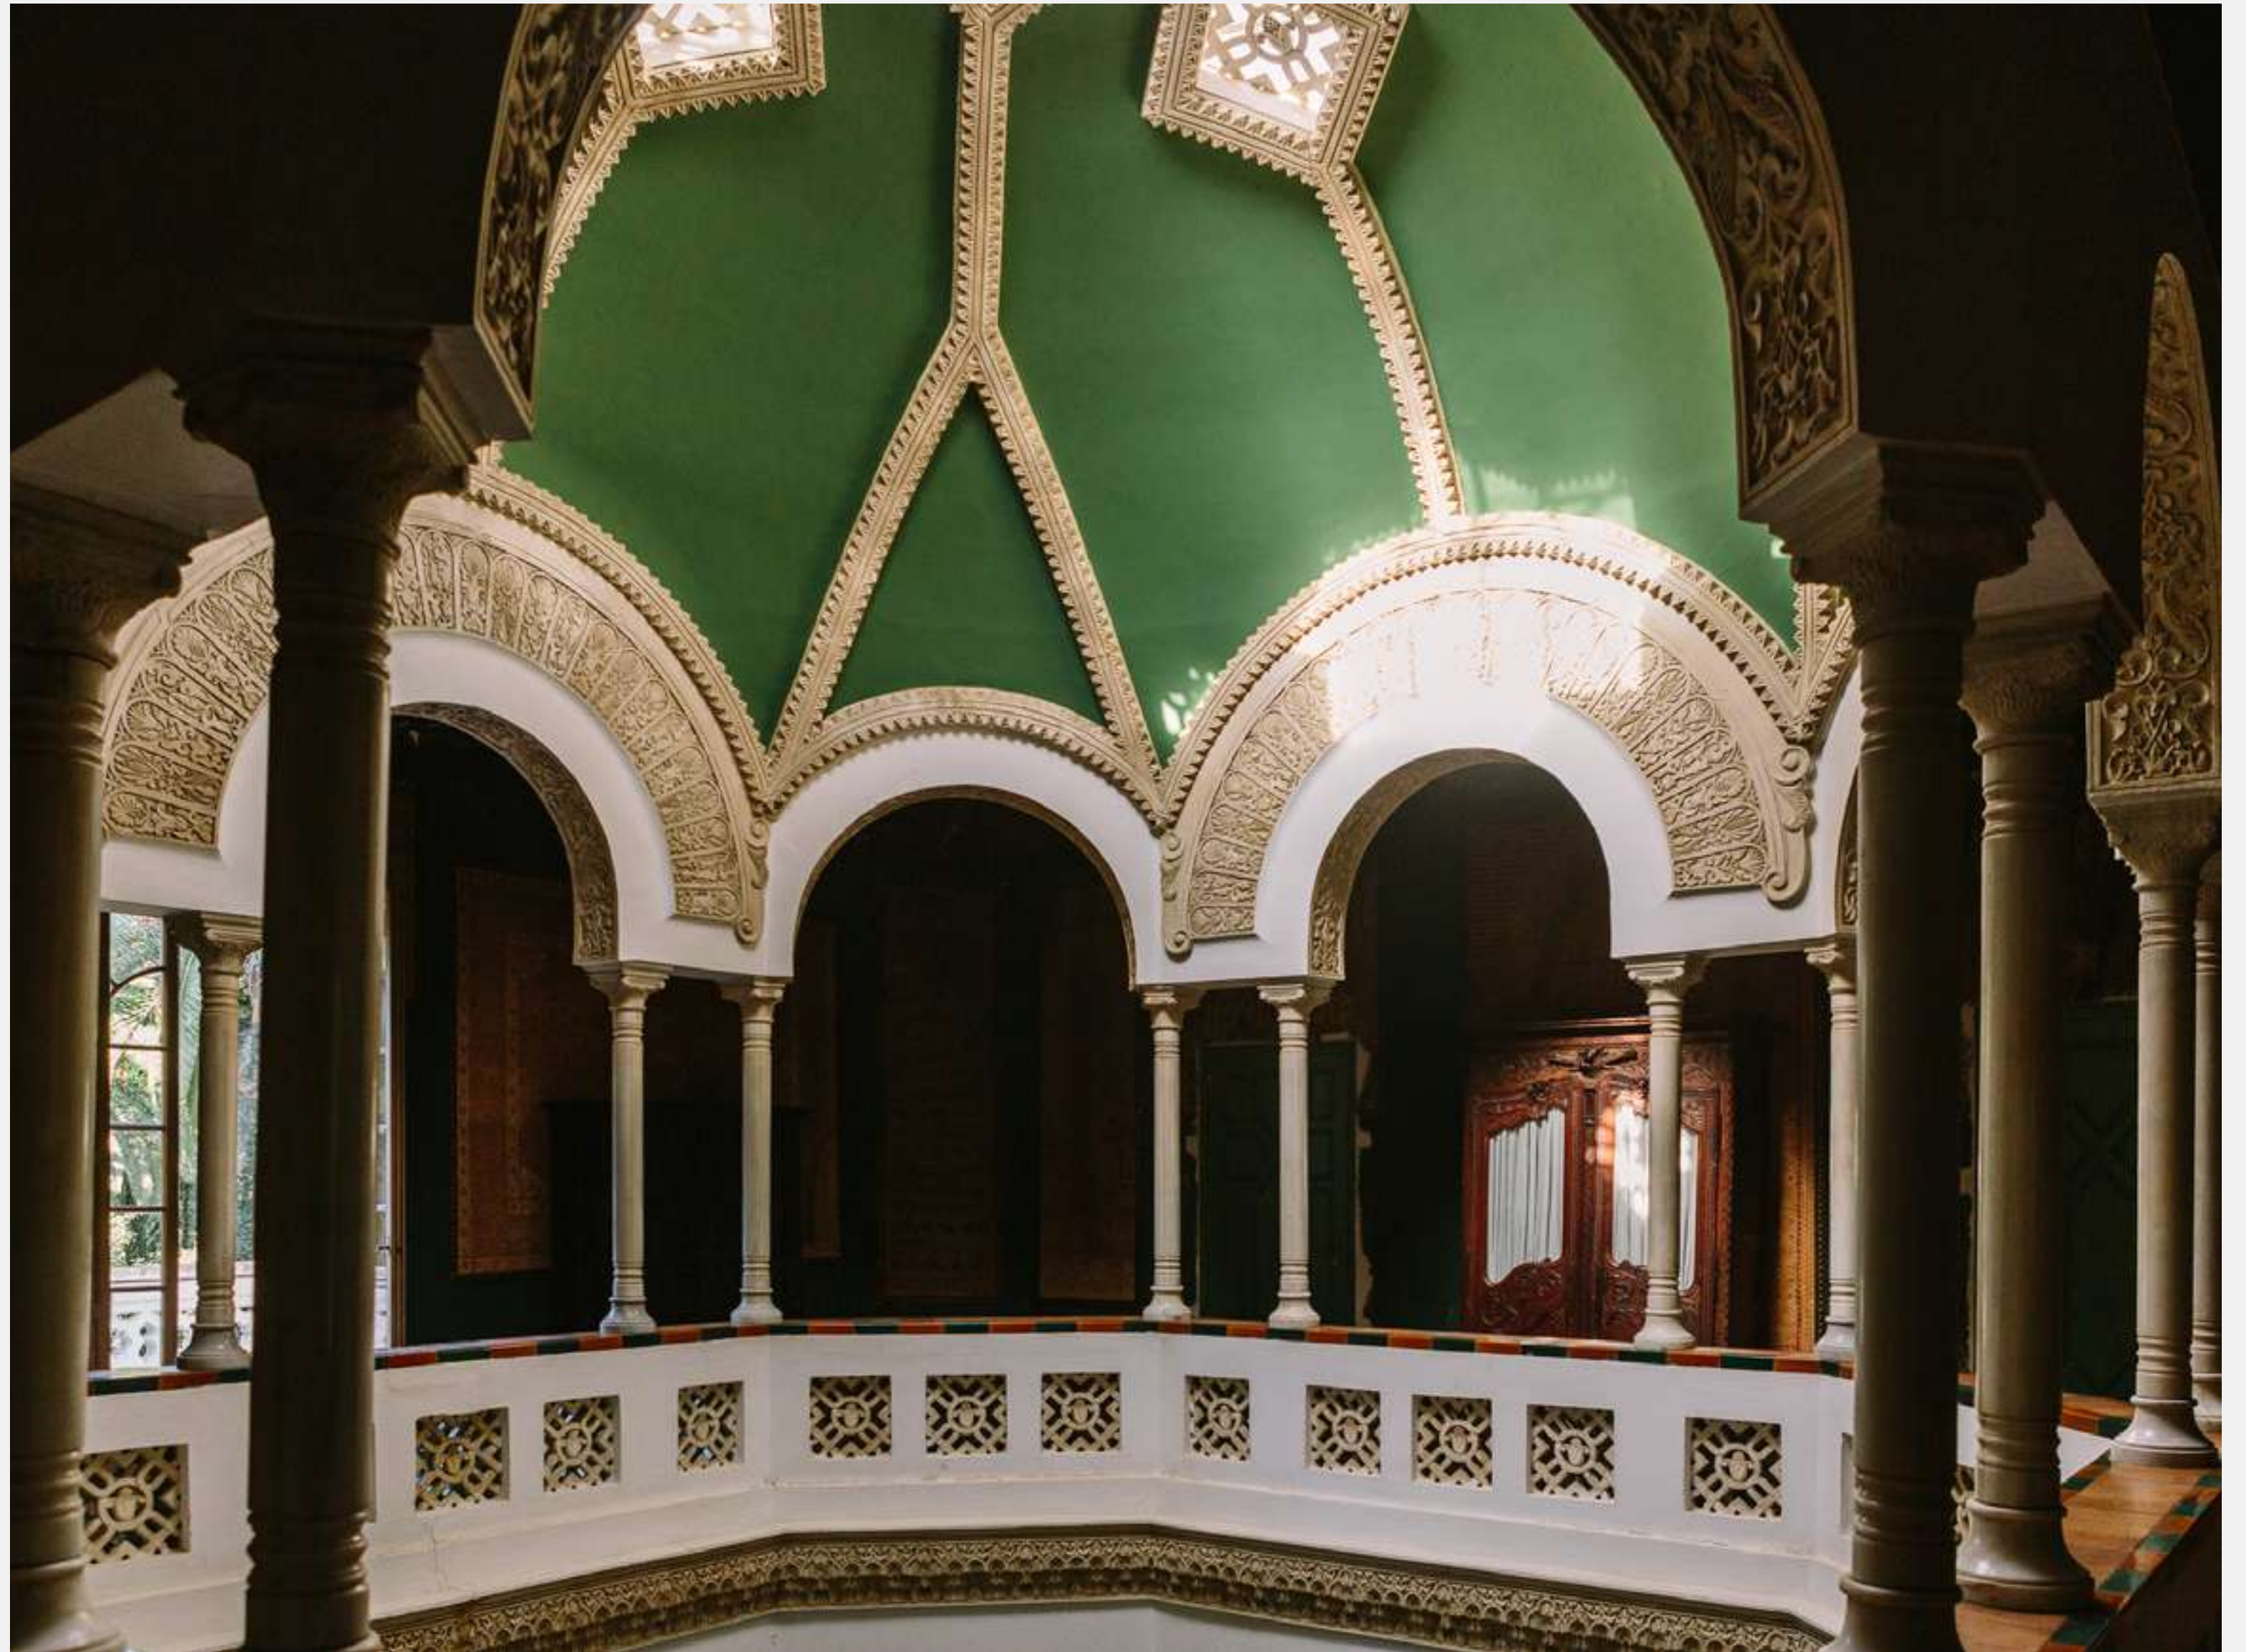

L'Orangerie de Seville

SAC

The great attraction of this Casa Palacio is that it is the only one with capacity for 360 people in a banquet arrangement (inside the Crystal Hall), it also has 5,000 square meters of gardens (orange trees, lemon trees and more than 75 palm trees), and small rooms for meetings of 20 people. In addition to all this, the great added value is that it is located near the center of Seville.

In 1928 its construction was completed and it automatically became the architectural whim of one of the most distinguished areas of Seville.

This house offers us the possibility of holding events for groups of 20-360 people, as it has rooms of different sizes that can be arranged independently.

INSIDE

Access hall

Total seated: 24 pax
Total cocktail: 43 pax

Hindu Staircase:
37 pax in Cocktail

Deambulatorio

Cocktail: 66 pax

Salón de los Leones

Seated: 40 pax
Cocktail: 66 pax
School: 22 pax
Theater: 64 pax